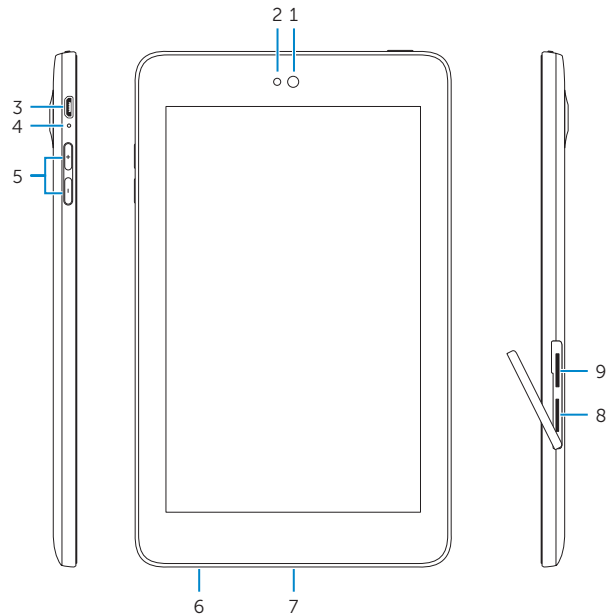

Tablet model

Model tablet | Model máy tính bảng

موديل الجهاز اللوحي

dell.com/support

dell.com/support/manuals

dell.com/contactdell

dell.com/regulatory_compliance

T01C

T01C003, T01C004

Venue 7 LTE/3740 LTE/3740 HSPA+/3740

Features

Fitur | Tính năng | الميزات

1. Front camera
2. Ambient-light sensor
3. Micro-USB/charging port
4. Battery-charging status light
5. Volume buttons (2)
6. Service Tag label
7. Speaker
8. MicroSD-card slot
9. SIM-card slot (LTE/HSPA+ models only)
10. Rear camera
11. Power button
12. Microphone
13. Headset port