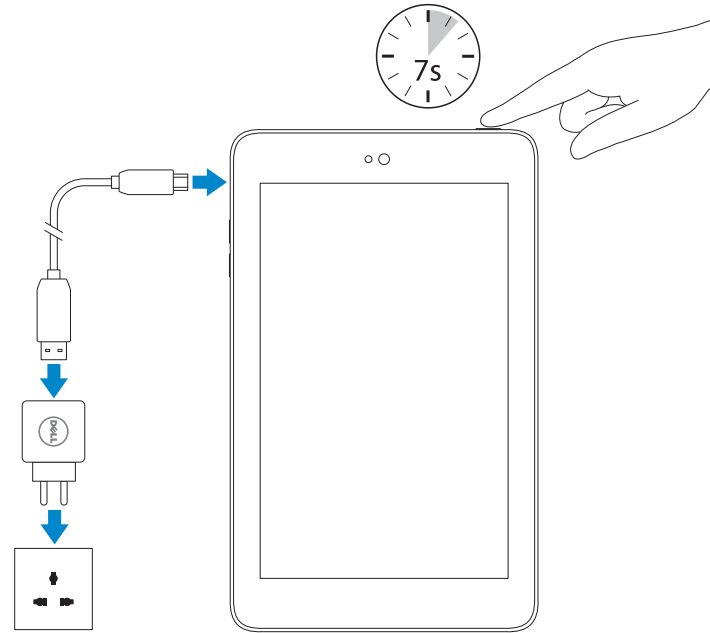

Venue 7

Quick Start Guide

Panduan Pengaktifan Cepat
Hướng Dẫn Bắt Đầu Nhanh
دليل البدء السريع

Scan for access
to support

Dell.com/QLR/tablets/3740

1 Connect the power cable and press the power button for 7 seconds

Sambungkan kabel daya dan tekan tombol daya selama 7 detik
Kết nối cáp nguồn vào và bấm nút nguồn trong 7 giây
قم بتوصيل كبل التيار واضغط على زر التشغيل لمدة 7 ثوانٍ